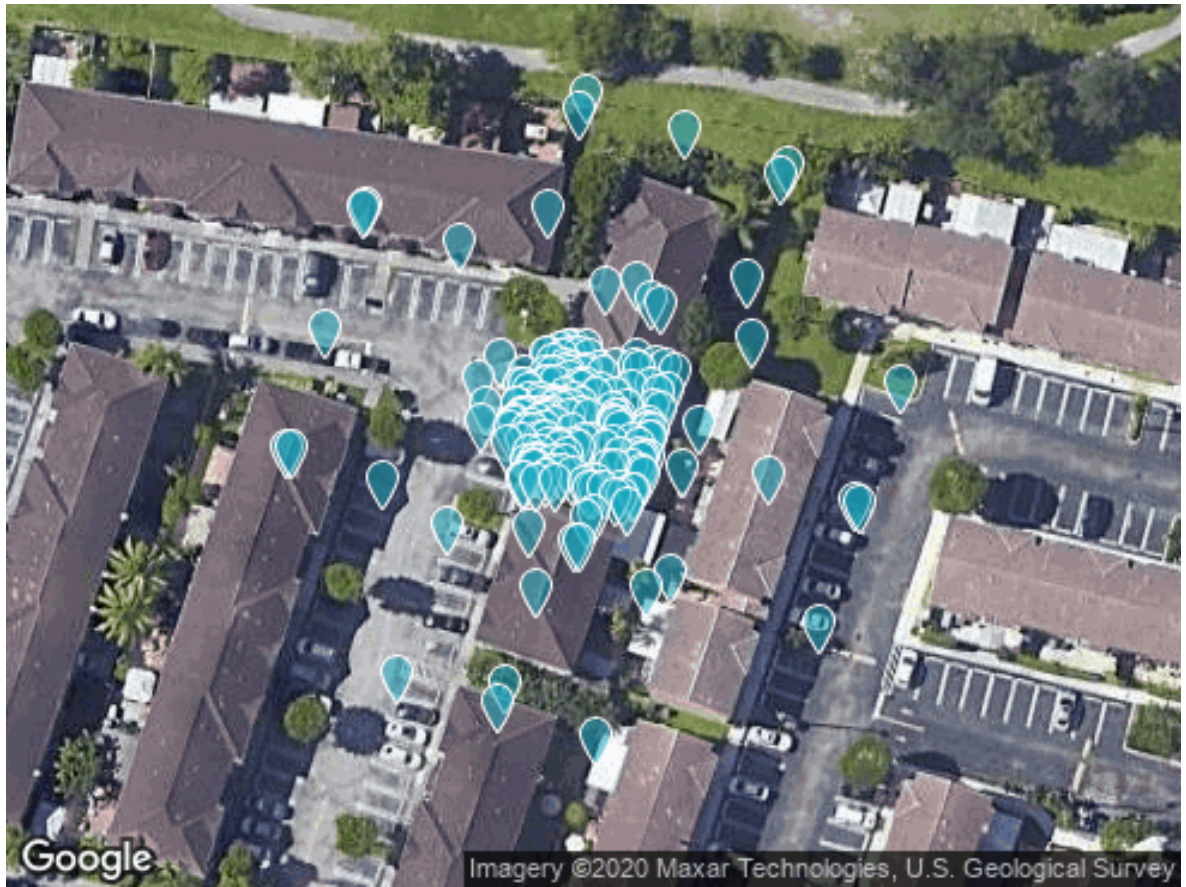

# Flight Information

Photo Locations from Scan

## GENERAL INFO

**Pilot in Command**  
 Alexeis Reyes

**Drone ID Number**  
 1633G7L00SU018

**Scan Date**  
 09/30/2020

**Start Time**  
 1:29 PM EDT

**End Time**  
 2:36 PM EDT

**Total Flight Time**  
 00:56:18