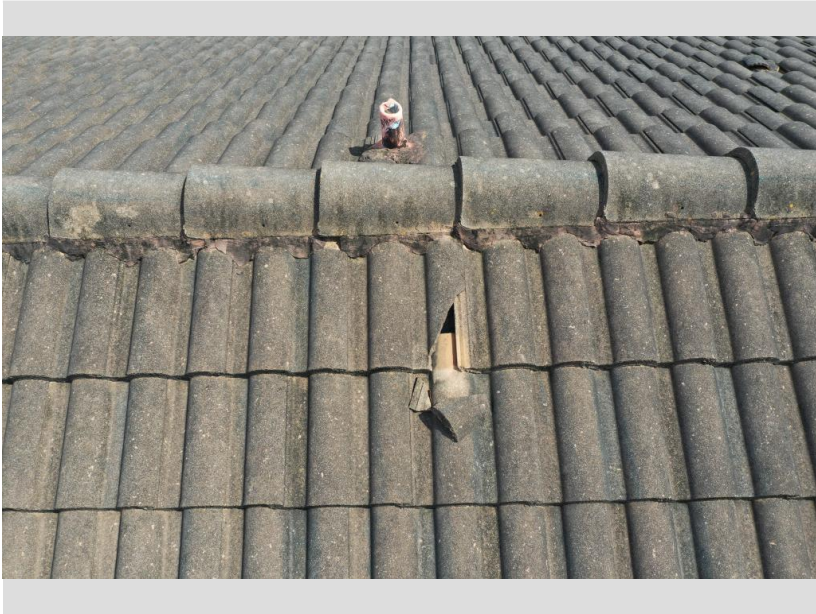

PO129

Photo Added by Luke Kennard
10/05/2020 6:22 PM EDT

Additional Notes

No additional notes have been added.