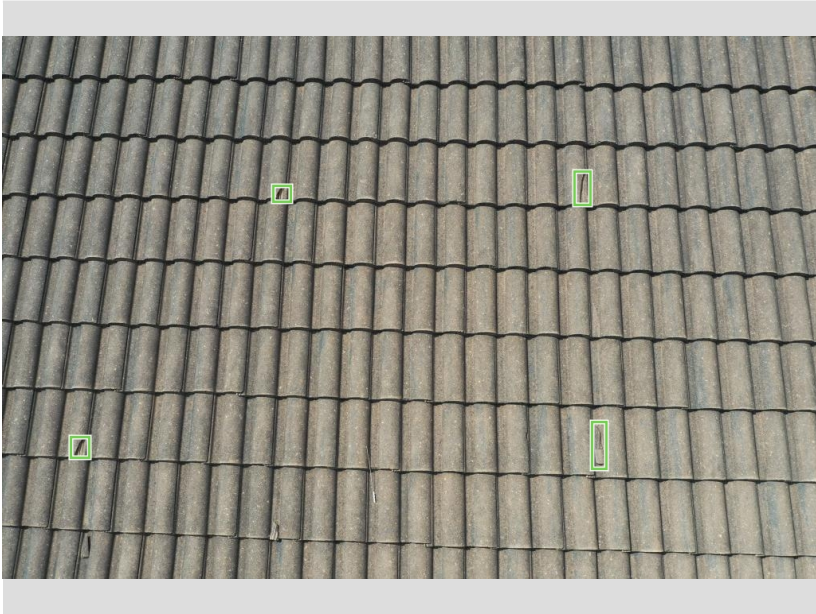

PO075

Confirmed Damage	Count
Chipped corner (beta)	2
Cracked tile (beta)	2