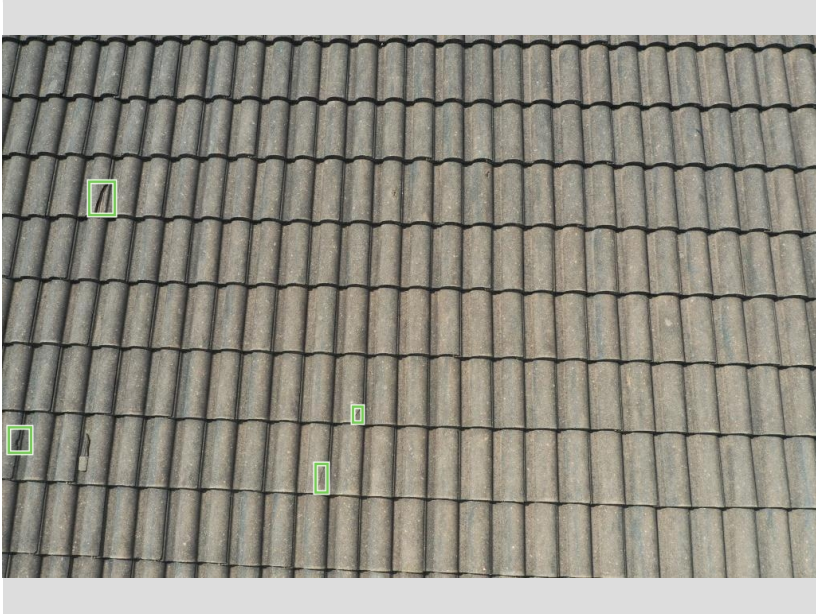

PO076

Confirmed Damage	Count
Chipped corner (beta)	1
Cracked tile (beta)	3