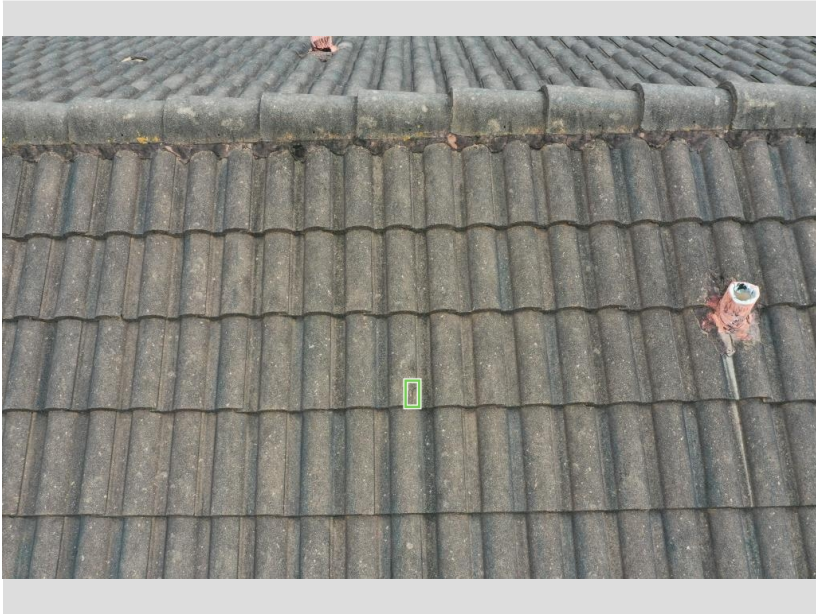

## General Information

Completed by  
**Alexeis Reyes**

Completed on  
**09/30/2020**

Inspect List Type  
**Inspect List**

PO001

Photo Added by Luke Kennard  
10/05/2020 6:14 PM EDT

Additional Notes

Luke Kennard  
10/06/2020 2:10 PM EDT  
Roof Material Photo