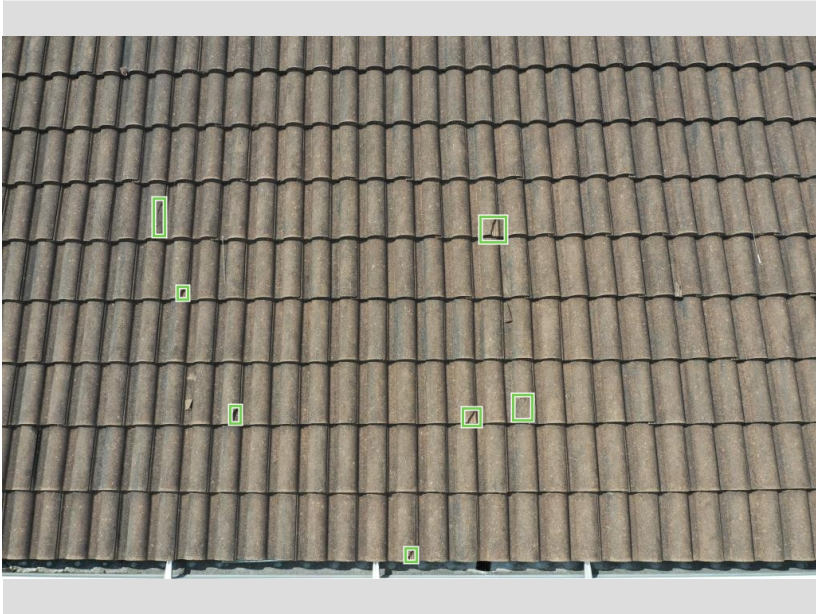

PO087

Confirmed Damage	Count
Chipped corner (beta)	3
Cracked tile (beta)	4