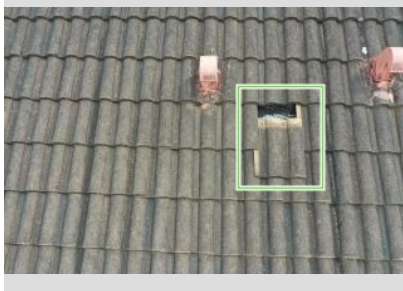

PO130

Photo Added by Luke Kennard
10/05/2020 6:22 PM EDT

Additional Notes

No additional notes have been added.

PO010-1 OTHER

Annotated by Luke Kennard
10/06/2020 5:11 PM EDT

Additional Notes

Luke Kennard
10/06/2020 5:11 PM EDT
Slipping tile