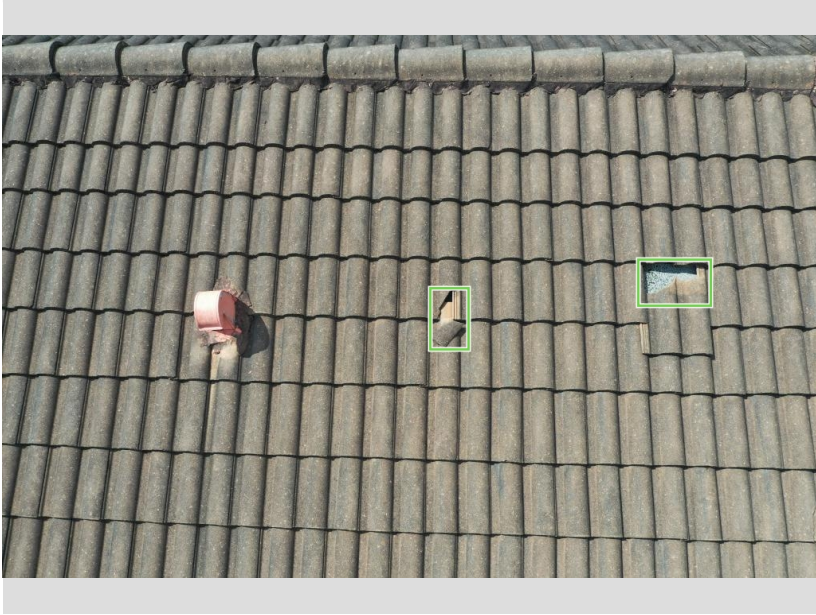

PO067

Confirmed Damage	Count
Loose Material	1
Rust (beta)	1