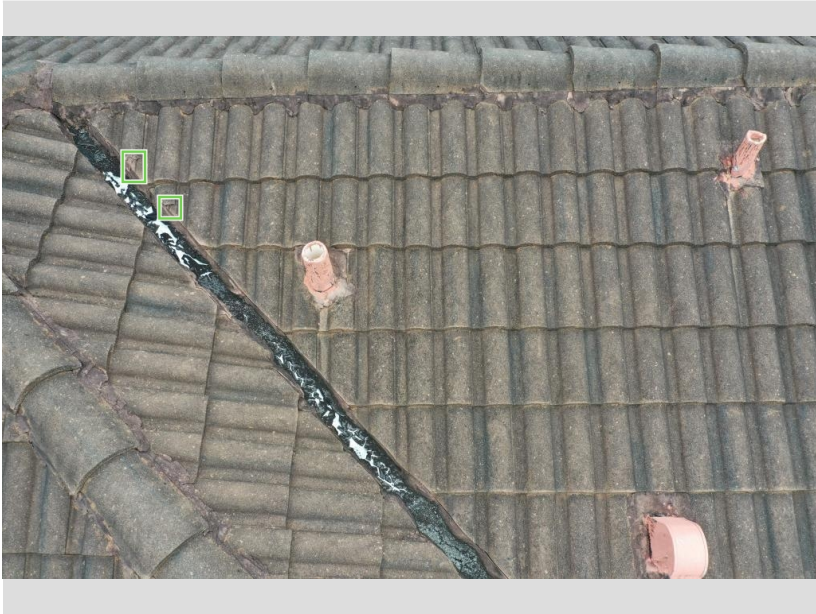

PO046

Confirmed Damage	Count
Chipped corner (beta)	2